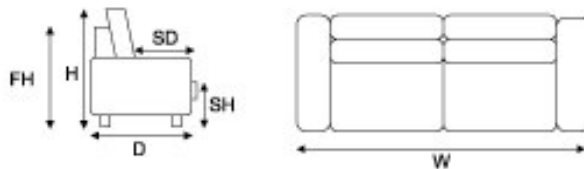

### OPTIONS

Available as a sofa bed with a deeper base and smaller legs.

### MEASUREMENTS

Depth (D):	860
Height (H):	840
Frame Height (FH):	840
Seat Height (SH):	0
Seat Depth (SD):	0

	Width (mm)	Fabric - Plain (m)	Fabric - Pattern (m)	Price
<b>Chair</b>	1260	8.0	8.0	
<b>2 Seater</b>	1810	10.0	10.0	
<b>2.5 Seater</b>	2120	11.0	11.0	
<b>3 Seater</b>	2430	13.0	13.0	