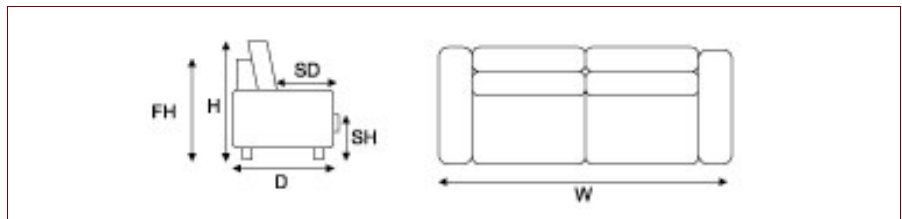

CHEETAH

Sofa bed featuring bi-fold double mechanism with 100mm inner sprung mattress.

Reversible seat cushions are of resilient foam and large back cushions are fibre filled.

OPTIONS

Matching plain sofa is available.
Trampoline or slat bases available for the bed mechanism.

Fabric measurements include the following for back cushions

Chair 1.5 mtrs
2 seater 2.8 mtrs
2.5 seater 3.3 mtrs
Sofa bed 3.3 mtrs

MEASUREMENTS

Depth (D):	900
Height (H):	860
Frame Height (FH):	760
Seat Height (SH):	470
Seat Depth (SD):	590

	Width (mm)	Fabric - Plain (m)	Fabric - Pattern (m)	Price
Chair	970	8.0		
2 Seater	1780	10.6		
2.5 Seater	1980	11.8		
Sofa Bed	1980	11.8		