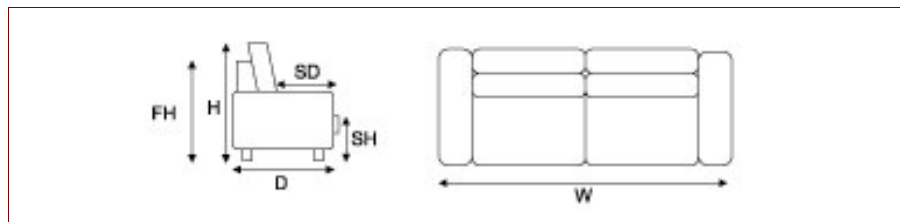

CHARLEY CHAIR

An extremely comfortable tub chair featuring a reversible seat cushion of resilient foam over Gold label seat grade webbing.

Inside and outside backs are fully padded.

Suits many situations, whether it be residential, commercial, hospitality or healthcare.

OPTIONS

Looks great in leather.

MEASUREMENTS

Depth (D):	775
Height (H):	790
Frame Height (FH):	790
Seat Height (SH):	500
Seat Depth (SD):	550

	Width (mm)	Fabric - Plain (m)	Fabric - Pattern (m)	Price
Chair	750	4.0	4.5	