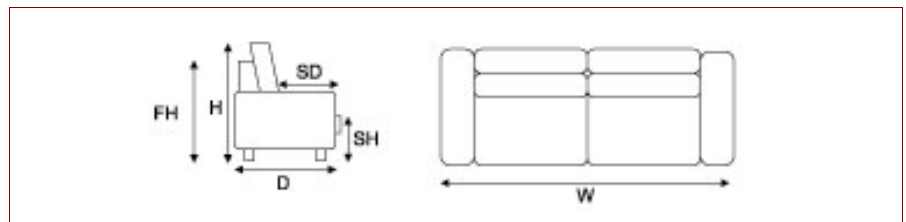

CAMBRIDGE

This traditional wing back chair has reversible seat and back cushions.

Seat suspension consists of metal tension springs for durability. Back cushion is supported by Gold label elastic webbing.

OPTIONS

Valance or upholstered border around base of chair.

MEASUREMENTS

Depth (D):	850
Height (H):	990
Frame Height (FH):	920
Seat Height (SH):	500
Seat Depth (SD):	490

	Width (mm)	Fabric - Plain (m)	Fabric - Pattern (m)	Price
Wing Chair	790	5.5	6.0	