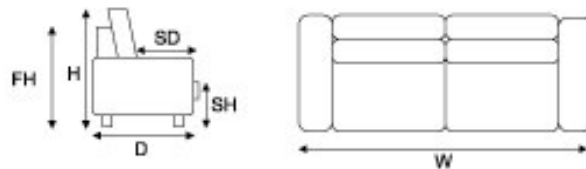

### OPTIONS

Single or double sofa bed option.

### MEASUREMENTS

Depth (D):	900
Height (H):	930
Frame Height (FH):	880
Seat Height (SH):	500
Seat Depth (SD):	540

	Width (mm)	Fabric - Plain (m)	Fabric - Pattern (m)	Price
<b>Chair</b>	945	7.0	7.5	
<b>2 Seater</b>	1570	10.0	11.0	
<b>2.5 Seater</b>	1770	11.0	12.0	
<b>3 Seater</b>	2195	12.5	13.5	