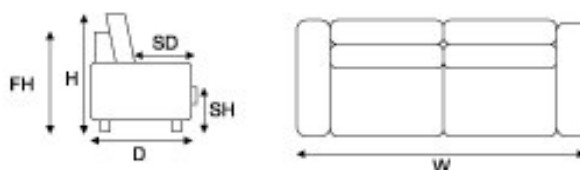

BOUVERIE

A larger contemporary design featuring reversible seat and back cushions of high resilient foam.

OPTIONS

Blow fill fibre back cushions.

Sofa bed option.

50mm wooden or metal leg.

MEASUREMENTS

Depth (D):	980
Height (H):	975
Frame Height (FH):	925
Seat Height (SH):	0
Seat Depth (SD):	0

	Width (mm)	Fabric - Plain (m)	Fabric - Pattern (m)	Price
2.5 Seater	2000	10.0	11.5	
3 Seater	2200	11.0	12.5	