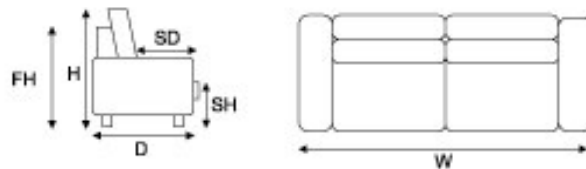

BALMORAL

A traditional rolled arm sofa featuring double piped reversible seat cushions over no sag metal springs providing durability and comfort.

OPTIONS

Suitable for loose covers.

Can be supplied on wooden bun feet or plastic glides.

MEASUREMENTS

Depth (D):	975
Height (H):	710
Frame Height (FH):	710
Seat Height (SH):	480
Seat Depth (SD):	570

	Width (mm)	Fabric - Plain (m)	Fabric - Pattern (m)	Price
Chair	1080	6.5	6.5	
2 Seater	1580	8.0	8.0	
2.5 Seater	1840	9.0	9.0	
3 Seater	2080	10.5	10.5	
Double Sofa B	1840	10.0	10.0	