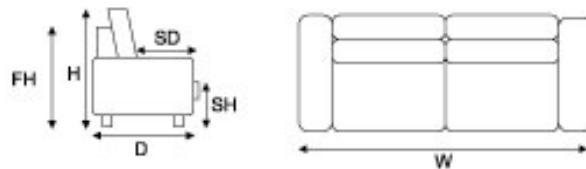

A classic tub chair with a difference.

Featuring small scrolled arms and fixed back with a reversible seat cushion over elastic webbing.

OPTIONS

MEASUREMENTS

Depth (D):	700
Height (H):	840
Frame Height (FH):	840
Seat Height (SH):	480
Seat Depth (SD):	490

	Width (mm)	Fabric - Plain (m)	Fabric - Pattern (m)	Price
Tub Chair	730	4.0	4.0	
2 Seater	1280	5.5	5.5	